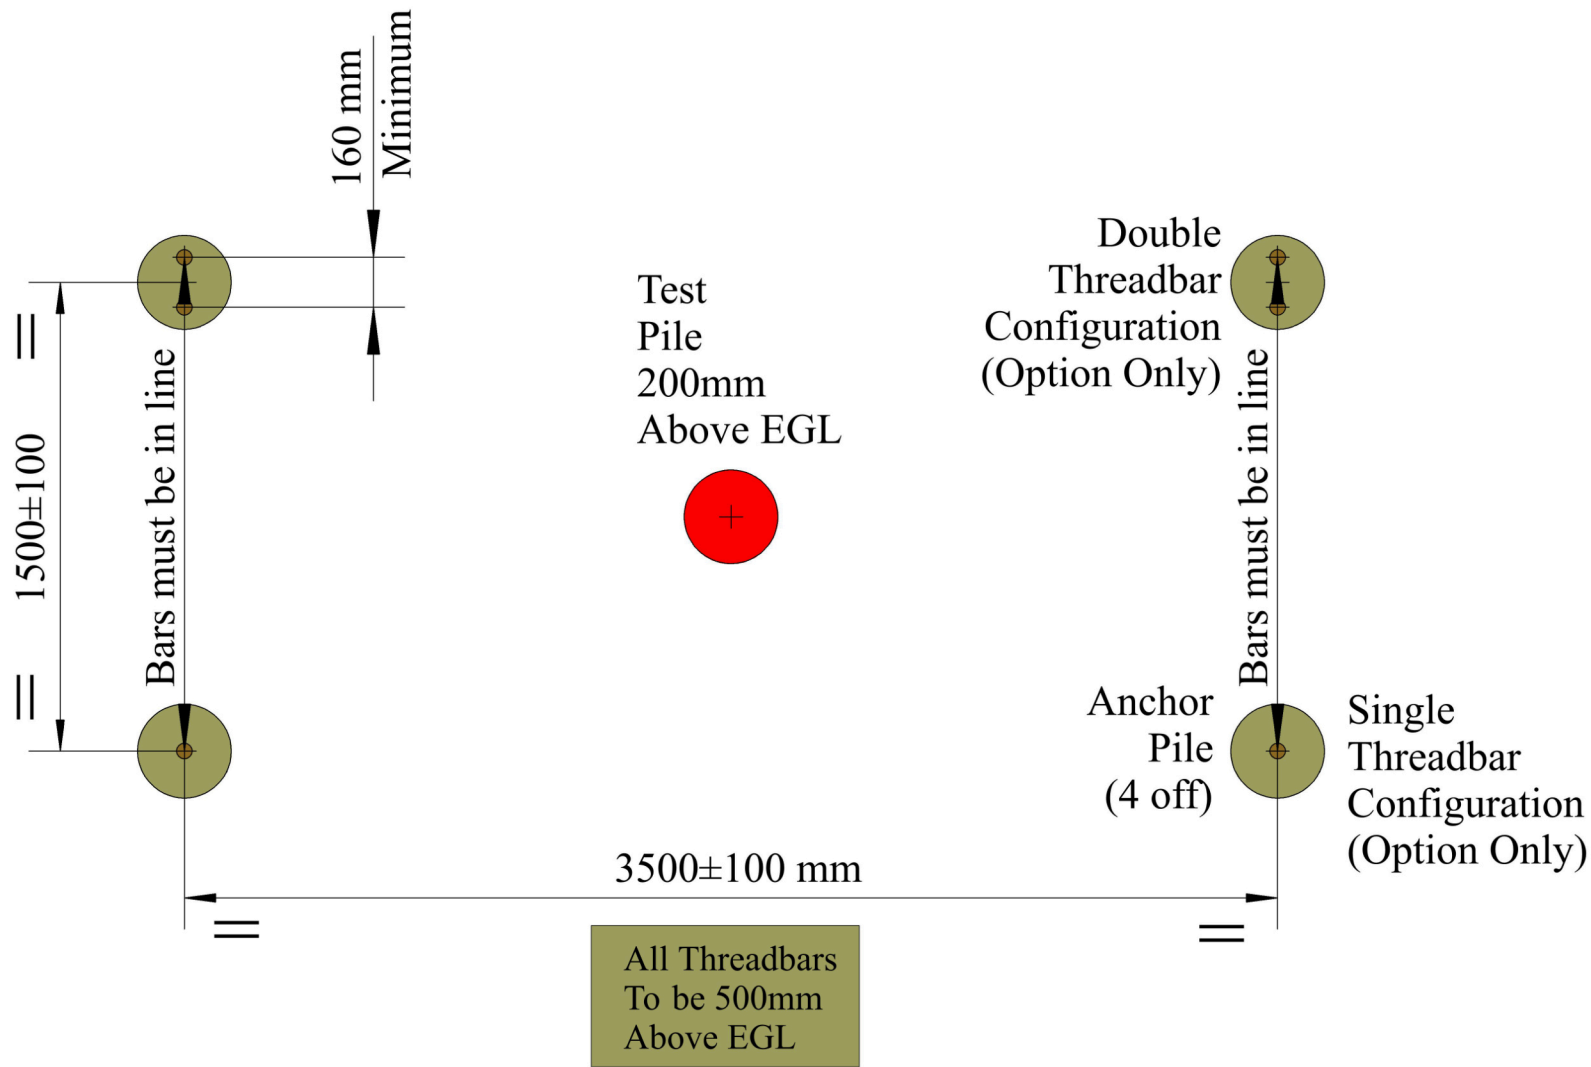

NON DESTRUCTIVE TESTING SERVICES LTD. OWN THE COPYRIGHT OF THIS DRAWING WHICH IS NOT TO BE COPIED, REPRODUCED OR DISCLOSED TO A THIRD PARTY WITHOUT WRITTEN PERMISSION.

F	09/08/23	DP	DB	RP
E	14/03/19	DP	AM	JP
D	16/01/18	DP	AM	JP
A	12/10/10	DP	AM	JP
REV	DATE	DRN	CHK	APP

Woodland Lodge, Longhedge Lane,
Orston, Nottingham NG13 9PL
Tel: 01949 851820

E-mail: info@ndt-piletesting.com