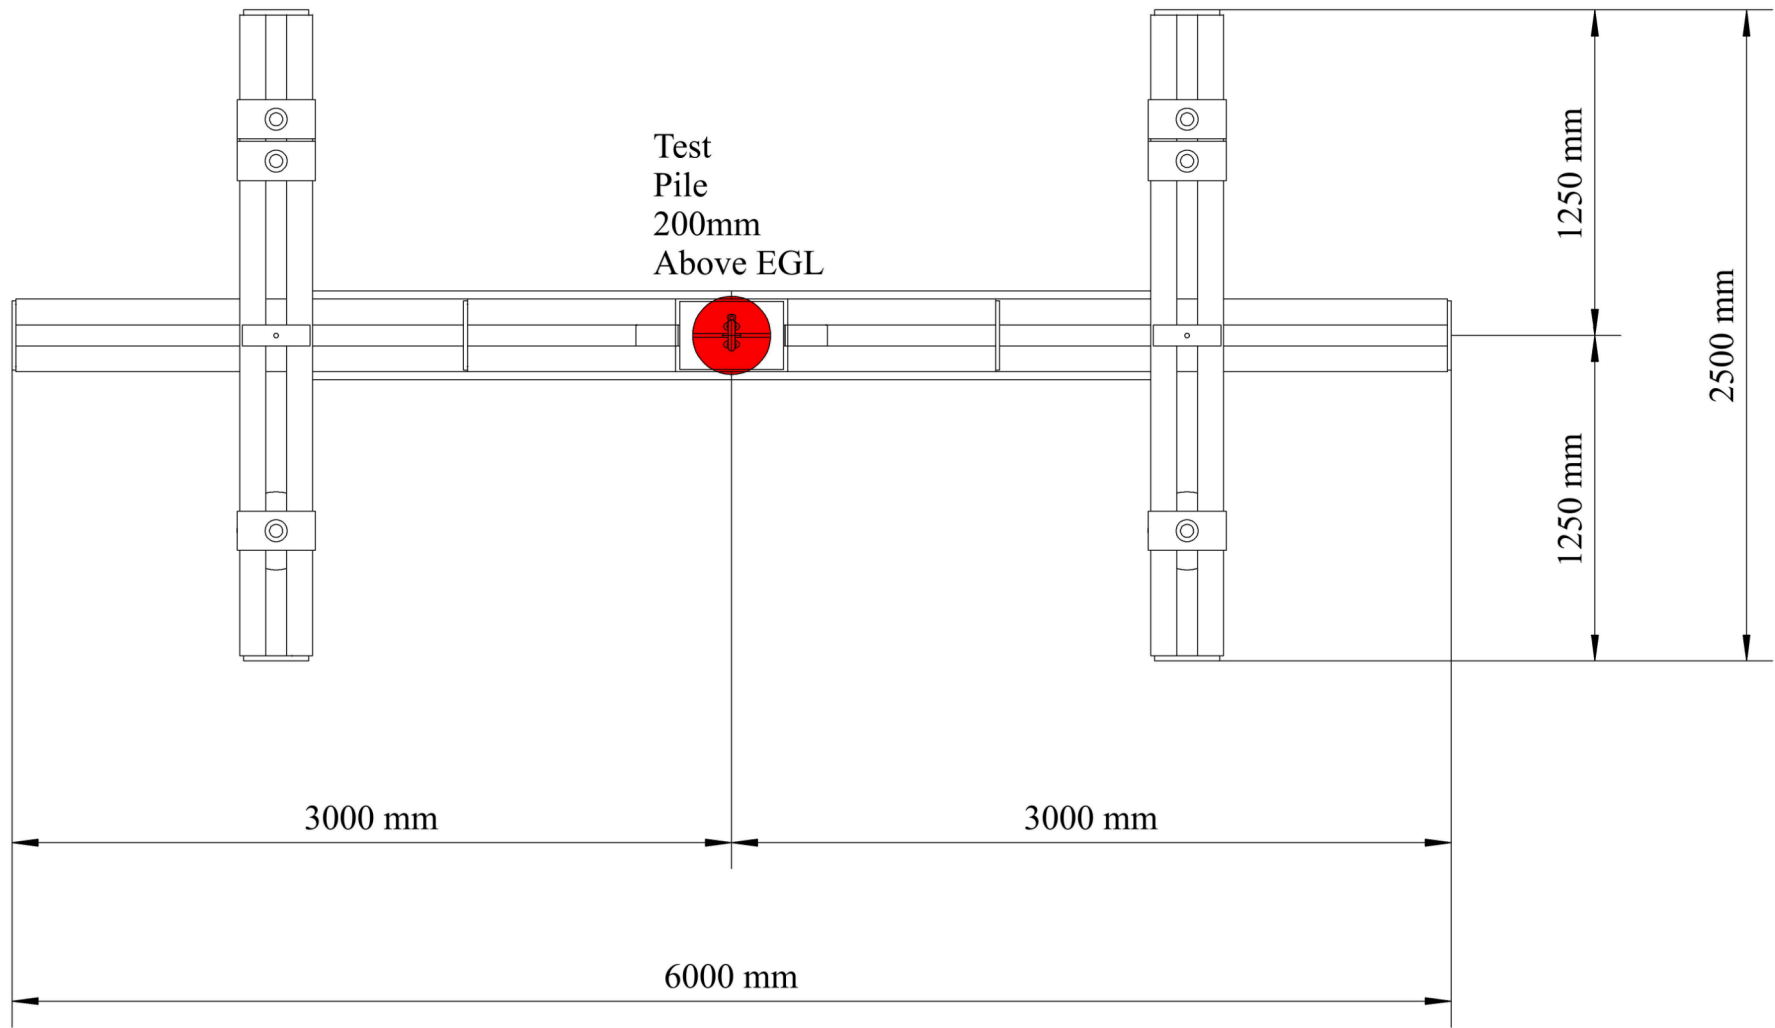

Woodland Lodge, Longhedge Lane,
Orston, Nottingham NG13 9PL
Tel: 01949 851820

E-mail: info@ndt-piletesting.com

Title: NDT 4 STANDARD
MAX TEST LOAD 2000kN

Client: GENERIC

Drg No. NDT00004

Sheet 2 of 3

Revision **F**