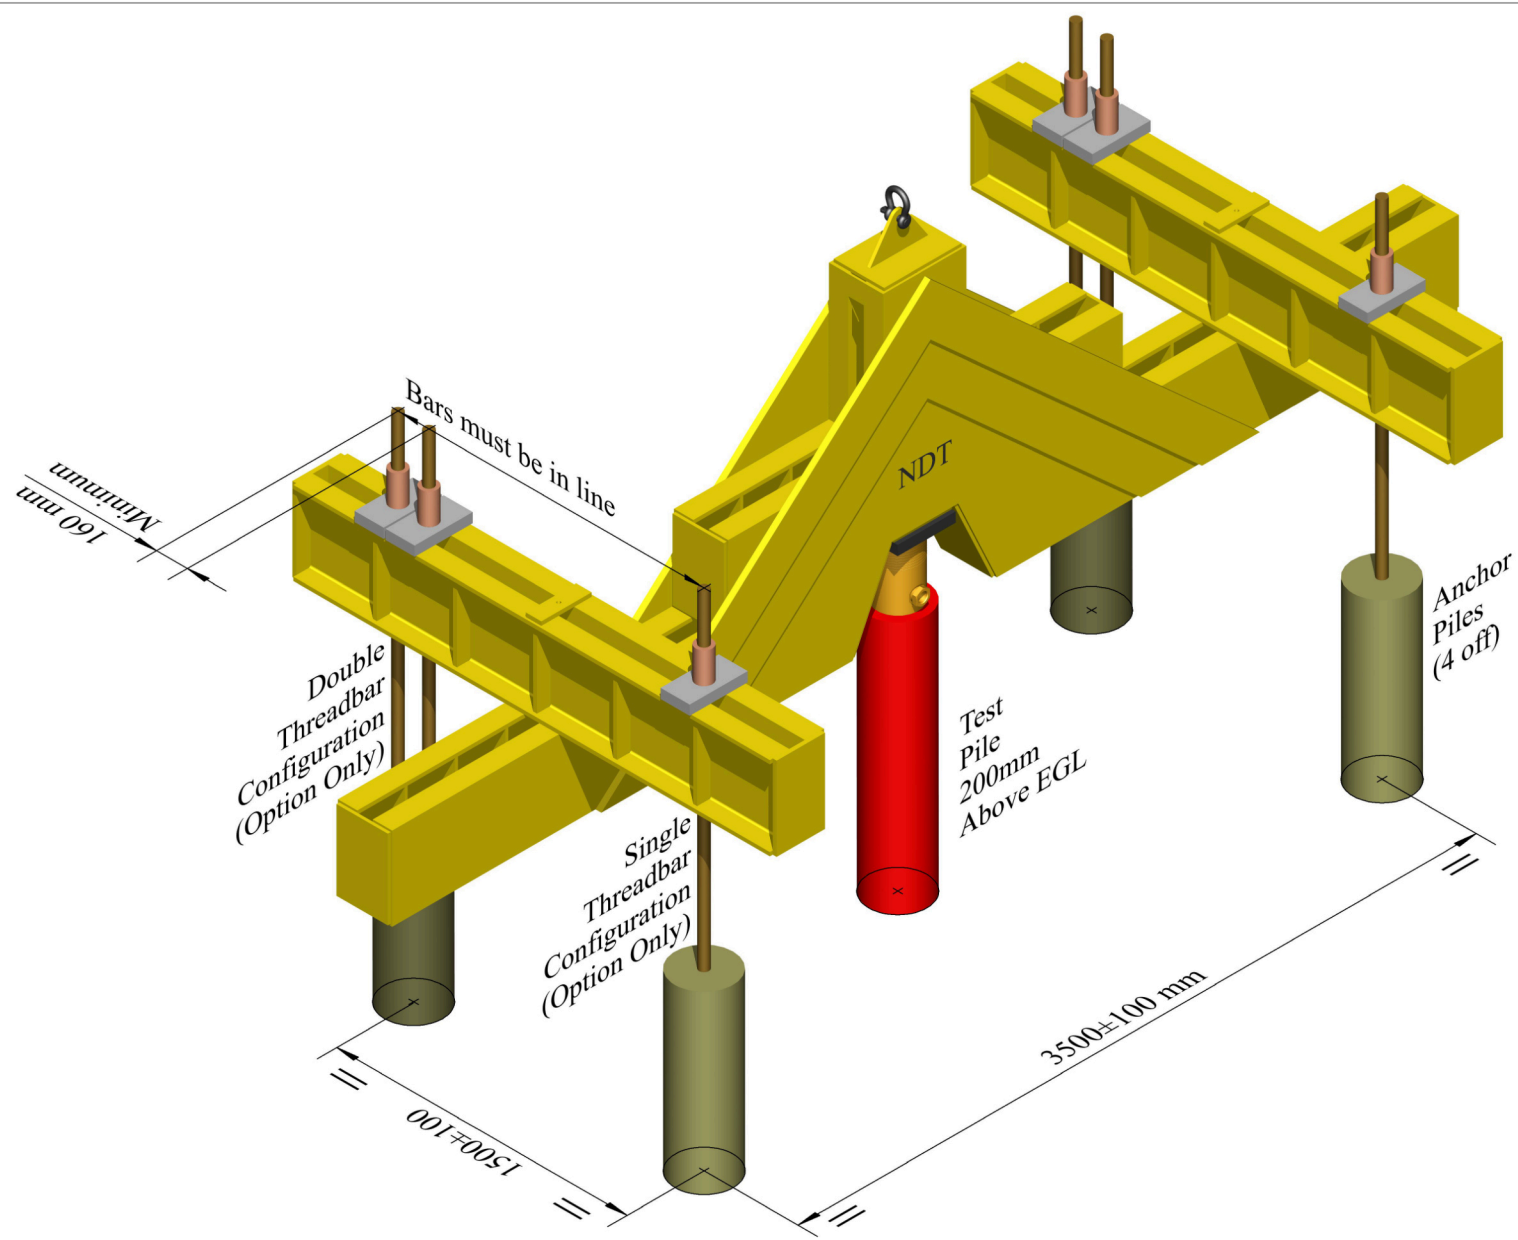

NON DESTRUCTIVE TESTING SERVICES LTD. OWN THE COPYRIGHT OF THIS DRAWING WHICH IS NOT TO BE COPIED, REPRODUCED OR DISCLOSED TO A THIRD PARTY WITHOUT WRITTEN PERMISSION.

F	09/08/23	DP	DB	RP
E	14/03/19	DP	AM	JP
D	16/01/18	DP	AM	JP
A	12/10/10	DP	AM	JP
REV	DATE	DRN	CHK	APP

Woodland Lodge, Longhedge Lane,
Orston, Nottingham NG13 9PL
Tel: 01949 851820

E-mail: info@ndt-piletesting.com

Non Destructive Testing Services Ltd

Title: NDT 4 STANDARD MAX TEST LOAD 2000kN	
Client: GENERIC	
Drg No. NDT00004	
Sheet 1 of 3	Revision F